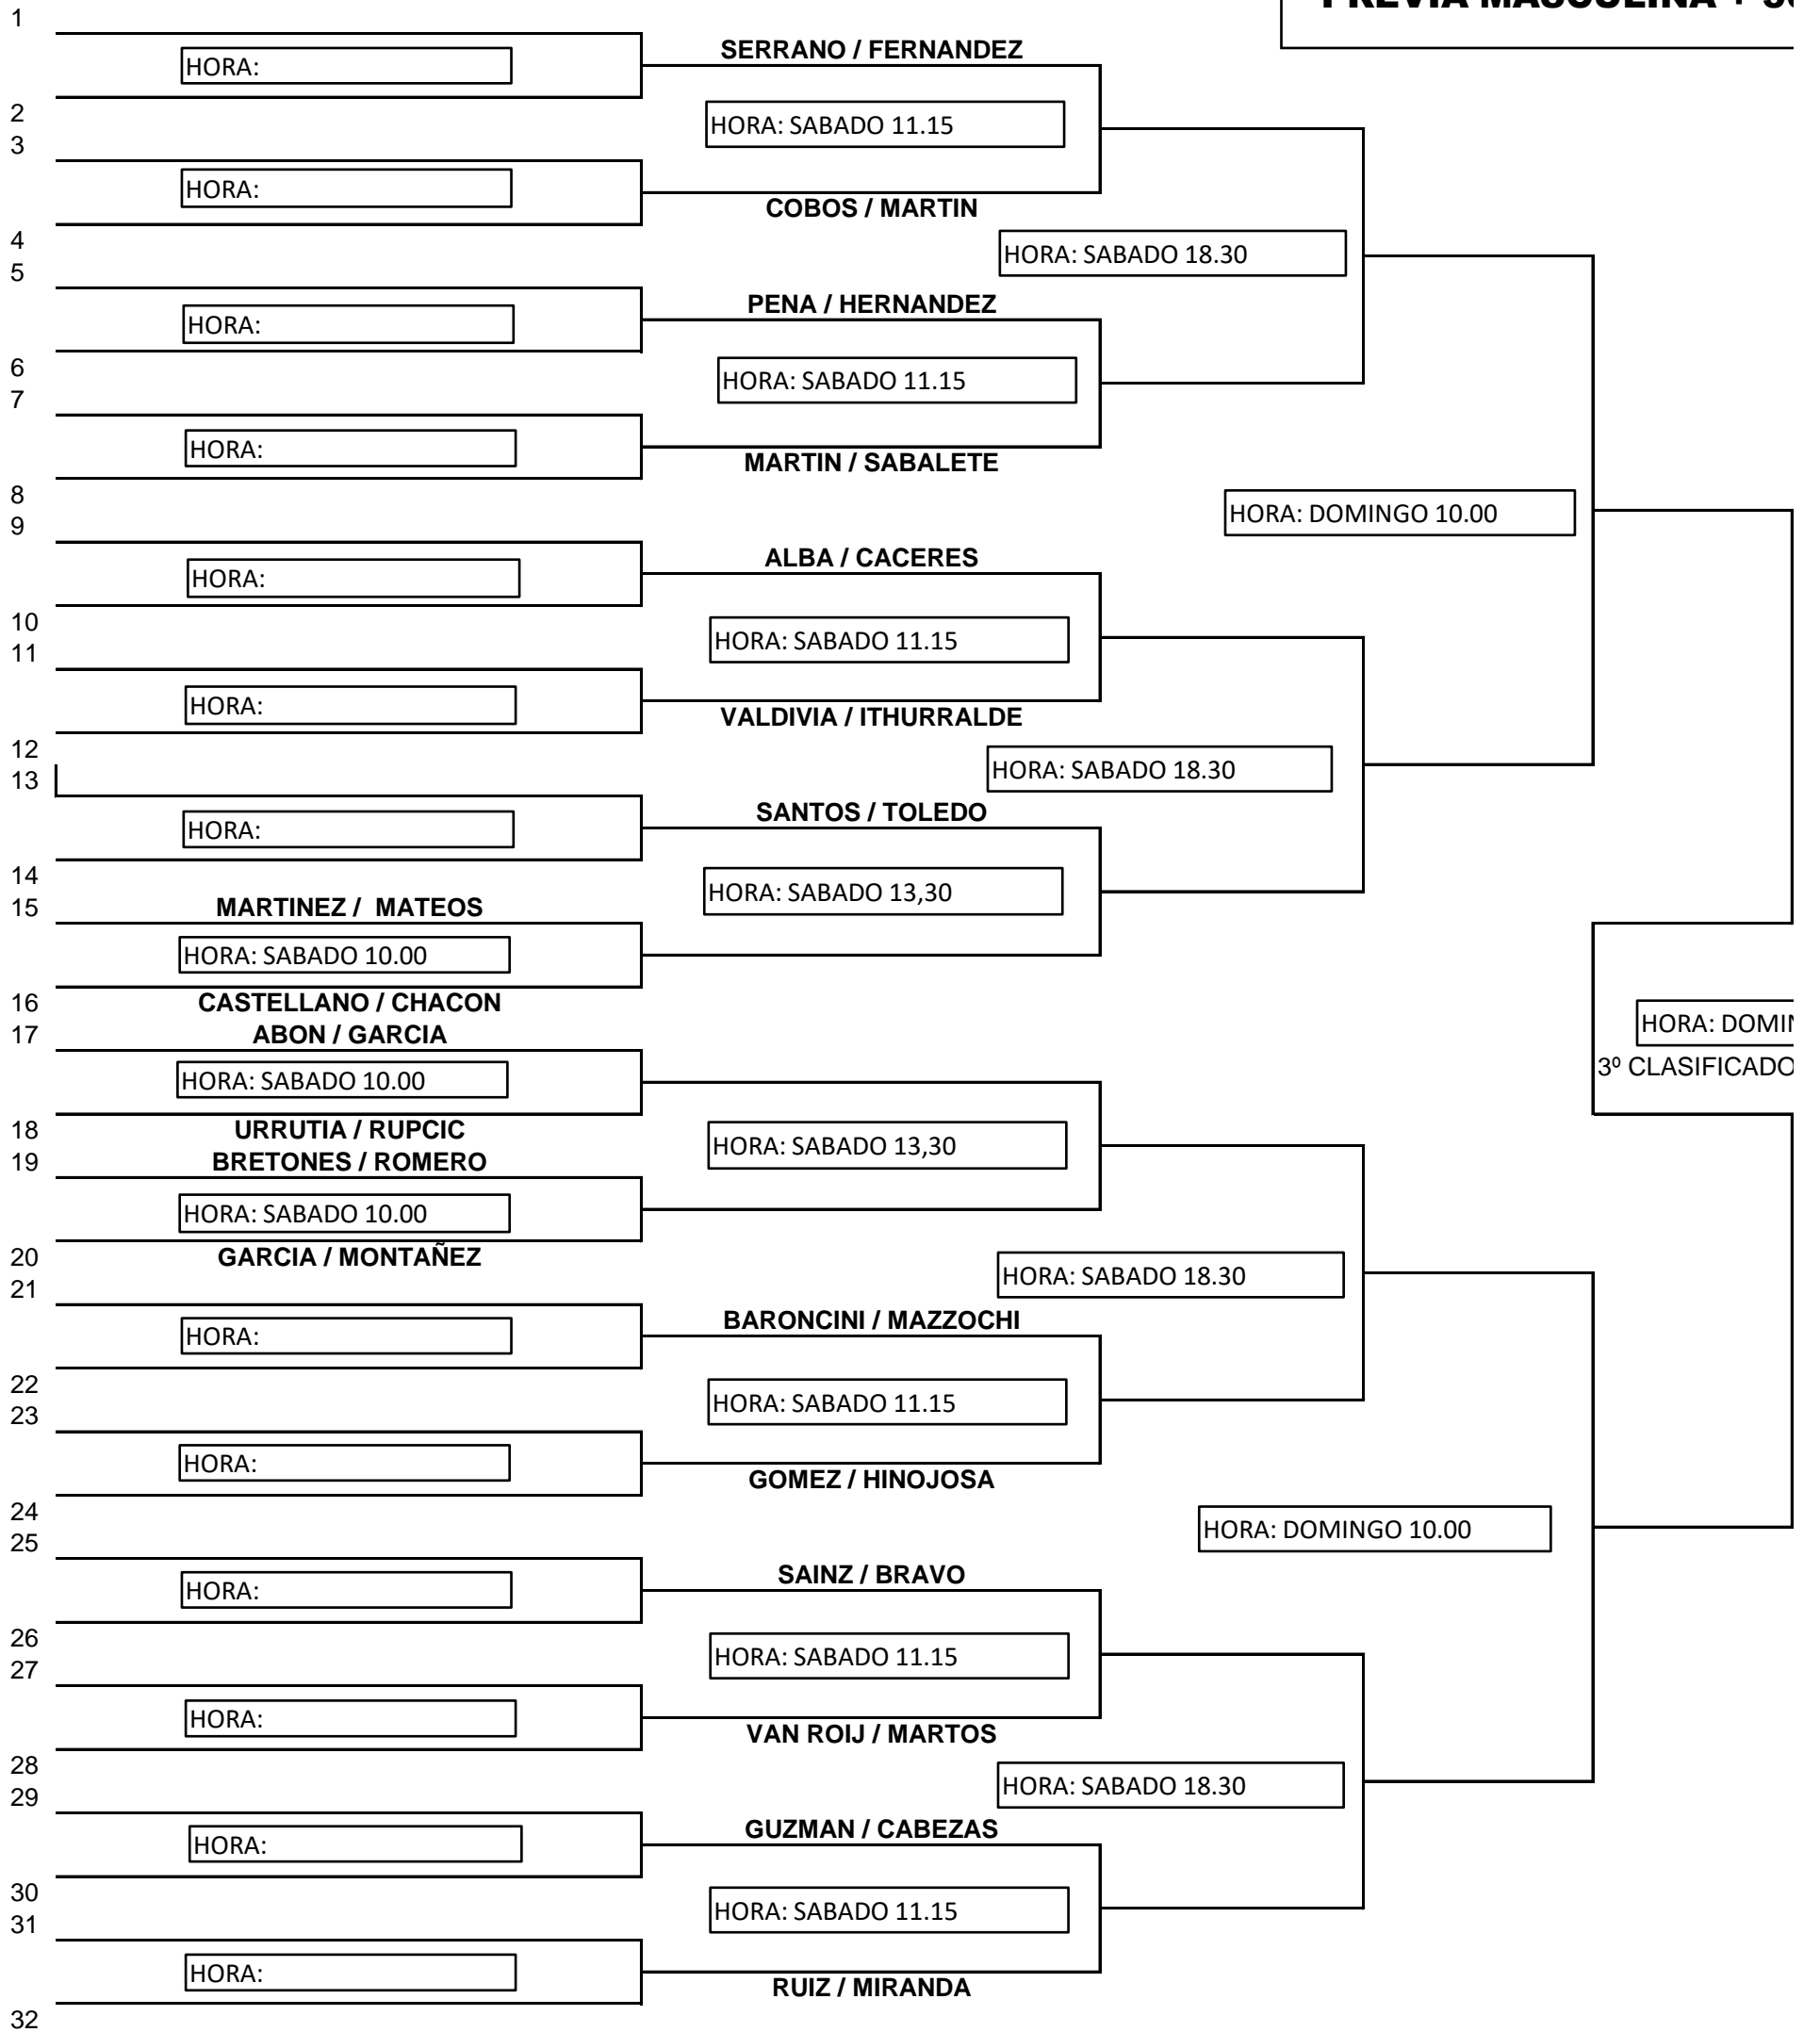

PREVIA MASCULINA + 50

federación internacional de pádel

AEDAS I HOMES

Coche Oficial

HYUNDAI