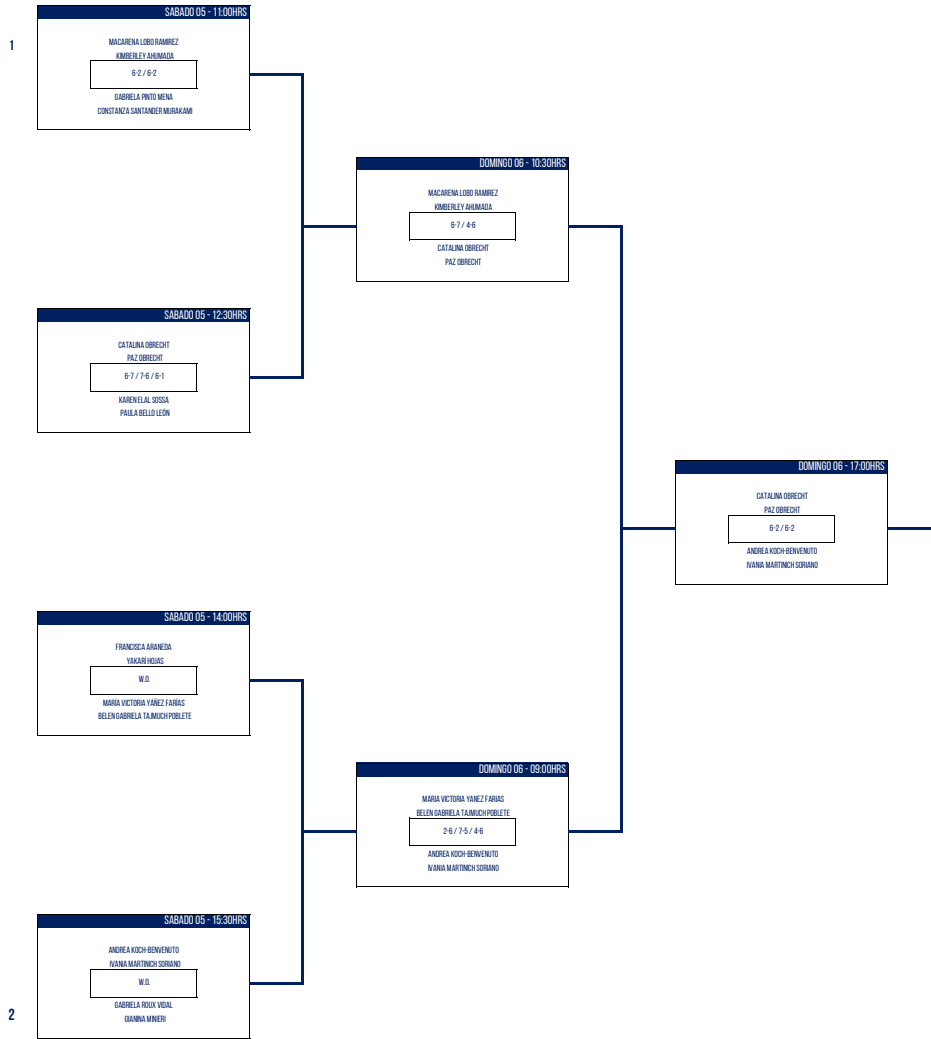

FIP PROMOTION SANTIAGO

COUNTRY CHILE
 CITY SANTIAGO
 DRAW TYPE WOMEN'S DOUBLES

FROM 04/03/2022
 TO 06/03/2022

1/4 DE FINAL

1/2 FINAL

FINAL

INTERNATIONAL
 PADEL
 FEDERATION