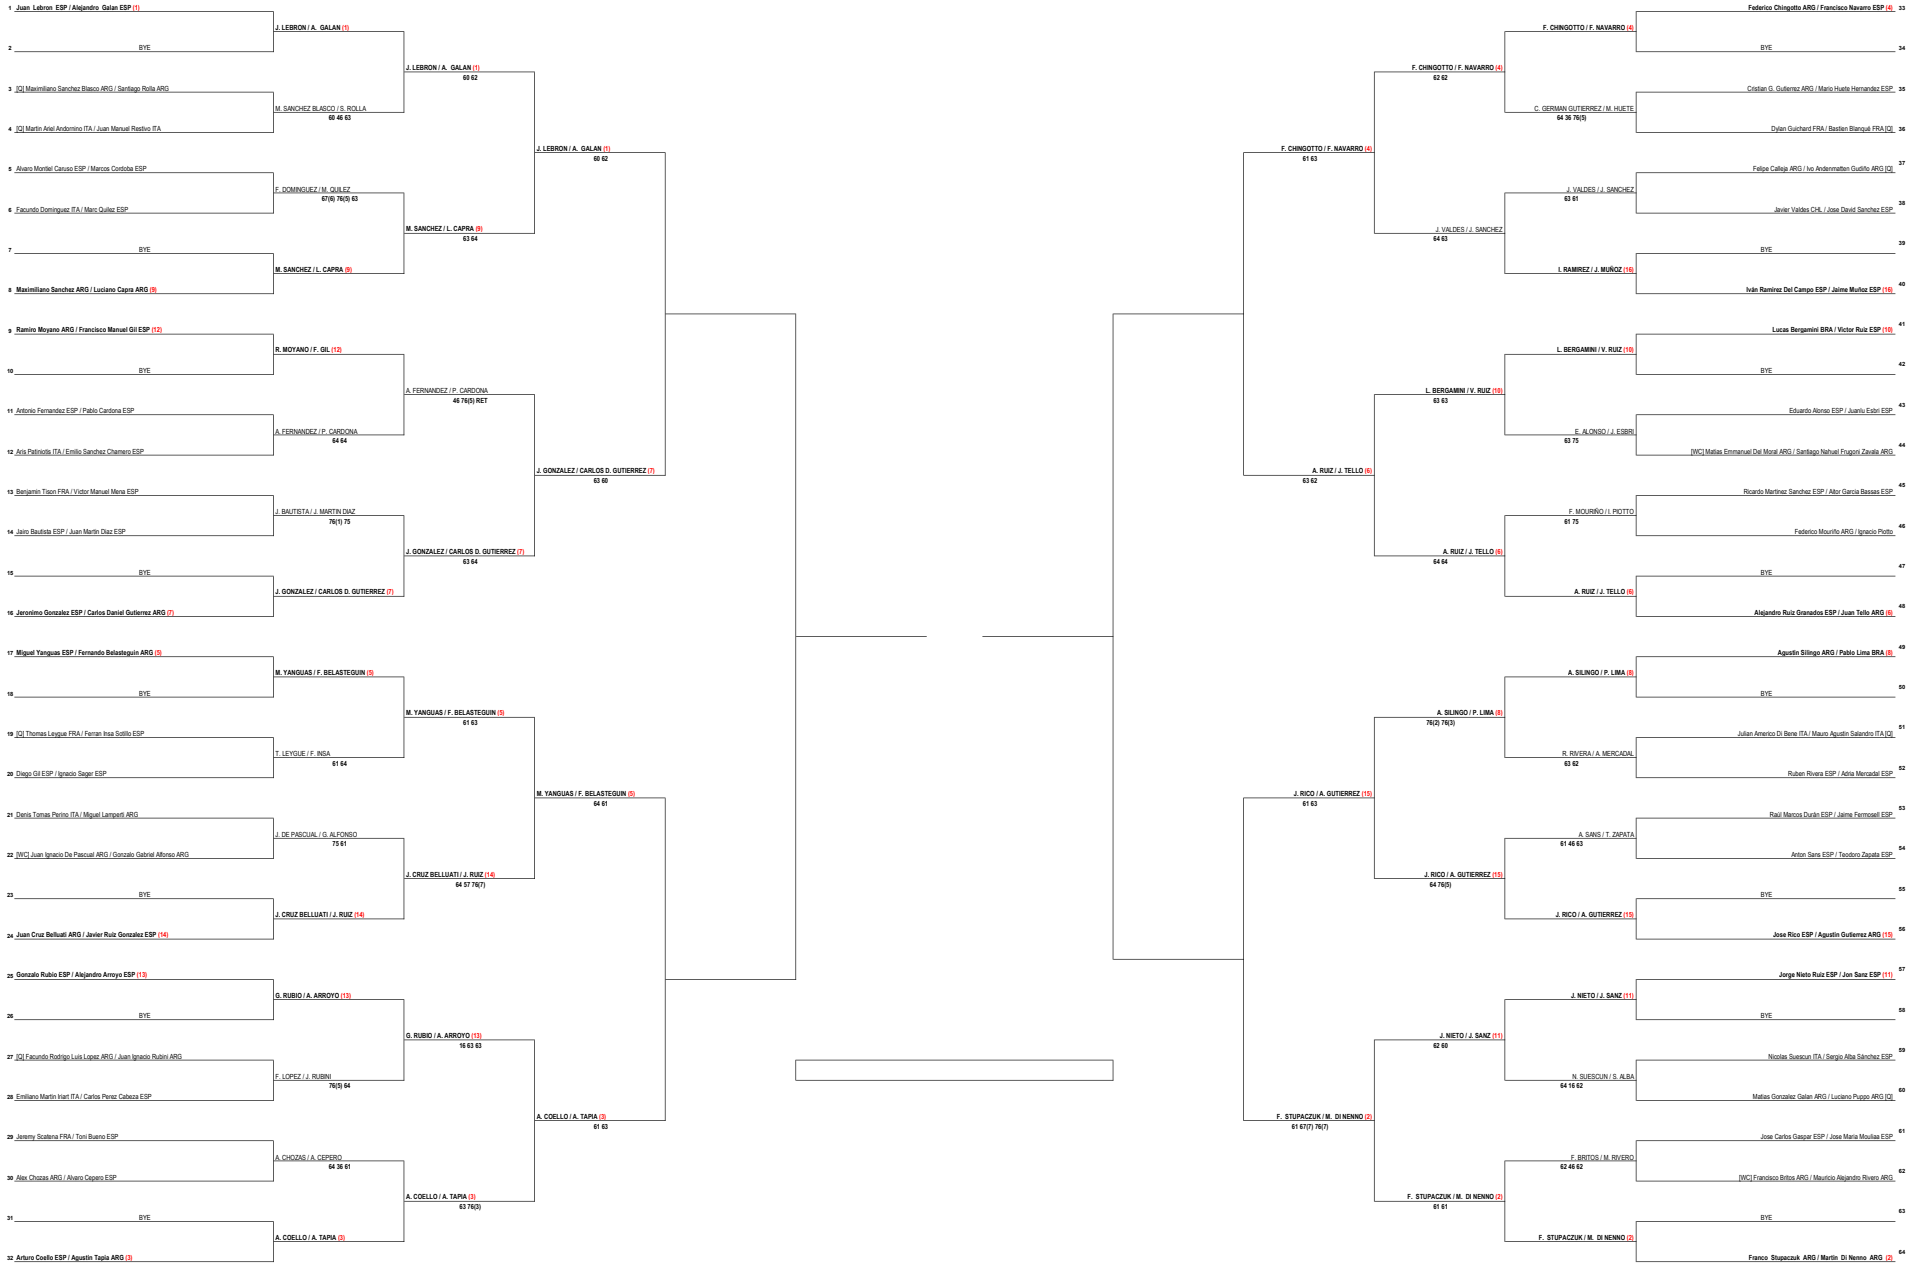

PREMIER PADEL P1 MENDOZA
 MENDOZA - ARGENTINA
 Jul 31 - Aug 6, 2023 | C. 300,000
 Men's Main Draw

Tournament Director		Seeded Teams		Supervisor PP / FIP		Alternates / Lucky Loser		Withdrawals		References																																																							
Tour Director: Anel Anel Tournament Director: Juan Facundo Mazzanti RELEASED Saturday, 29 July 2023 14:00 PM		<table border="1"> <thead> <tr> <th>N°</th> <th>PLAYERS</th> <th>SCORE</th> </tr> </thead> <tbody> <tr><td>1</td><td>JUAN LEBRON / ALJANDRO GALAN</td><td>25/28</td></tr> <tr><td>2</td><td>FRANCO STUPACUK / MARTIN DI NENNO</td><td>19/31</td></tr> <tr><td>3</td><td>MIGUEL YAGUAS / G. ALFONSO</td><td>18/23</td></tr> <tr><td>4</td><td>FEDERICO CHINGOTTO / FRANCISCO MANABO</td><td>18/20</td></tr> <tr><td>5</td><td>MIGUEL YAGUAS / FERNANDO BELASTEGUI</td><td>12/24</td></tr> <tr><td>6</td><td>ALJANDRO GALAN / JAVIER RUIZ</td><td>10/25</td></tr> <tr><td>7</td><td>JERONIMO GONZALEZ / CARLOS DANIEL GUTIERREZ</td><td>9/20</td></tr> <tr><td>8</td><td>AGUSTIN SILLIGO / PABLO LIMA</td><td>7/24</td></tr> </tbody> </table>	N°	PLAYERS	SCORE	1	JUAN LEBRON / ALJANDRO GALAN	25/28	2	FRANCO STUPACUK / MARTIN DI NENNO	19/31	3	MIGUEL YAGUAS / G. ALFONSO	18/23	4	FEDERICO CHINGOTTO / FRANCISCO MANABO	18/20	5	MIGUEL YAGUAS / FERNANDO BELASTEGUI	12/24	6	ALJANDRO GALAN / JAVIER RUIZ	10/25	7	JERONIMO GONZALEZ / CARLOS DANIEL GUTIERREZ	9/20	8	AGUSTIN SILLIGO / PABLO LIMA	7/24	<table border="1"> <thead> <tr> <th>N°</th> <th>PLAYERS</th> <th>SCORE</th> </tr> </thead> <tbody> <tr><td>9</td><td>MARCELO JIMENEZ / AGUSTIN LUCIANO CAPRA</td><td>8/19</td></tr> <tr><td>10</td><td>LUCE BERGAMINI / VICTOR RUIZ</td><td>5/14</td></tr> <tr><td>11</td><td>JOSE CARLOS CASARIN / VICTOR RUIZ</td><td>4/14</td></tr> <tr><td>12</td><td>PABLO MORAÑO / FRANCISCO MANUEL DE MORALES</td><td>4/10</td></tr> <tr><td>13</td><td>ALJANDRO GALAN / FRANCISCO MANABO</td><td>4/22</td></tr> <tr><td>14</td><td>JUAN CRUZ BELLUATI / JAVIER RUIZ GONZALEZ</td><td>3/10</td></tr> <tr><td>15</td><td>JOSÉ RICCO / AGUSTIN GUTIERREZ</td><td>2/20</td></tr> <tr><td>16</td><td>NOLAN RIVERA / JAVIER RUIZ</td><td>2/20</td></tr> </tbody> </table>	N°	PLAYERS	SCORE	9	MARCELO JIMENEZ / AGUSTIN LUCIANO CAPRA	8/19	10	LUCE BERGAMINI / VICTOR RUIZ	5/14	11	JOSE CARLOS CASARIN / VICTOR RUIZ	4/14	12	PABLO MORAÑO / FRANCISCO MANUEL DE MORALES	4/10	13	ALJANDRO GALAN / FRANCISCO MANABO	4/22	14	JUAN CRUZ BELLUATI / JAVIER RUIZ GONZALEZ	3/10	15	JOSÉ RICCO / AGUSTIN GUTIERREZ	2/20	16	NOLAN RIVERA / JAVIER RUIZ	2/20	Supervisor PP / FIP: José Luis Martínez		Alternates / Lucky Loser:		Withdrawals:		References:	
N°	PLAYERS	SCORE																																																															
1	JUAN LEBRON / ALJANDRO GALAN	25/28																																																															
2	FRANCO STUPACUK / MARTIN DI NENNO	19/31																																																															
3	MIGUEL YAGUAS / G. ALFONSO	18/23																																																															
4	FEDERICO CHINGOTTO / FRANCISCO MANABO	18/20																																																															
5	MIGUEL YAGUAS / FERNANDO BELASTEGUI	12/24																																																															
6	ALJANDRO GALAN / JAVIER RUIZ	10/25																																																															
7	JERONIMO GONZALEZ / CARLOS DANIEL GUTIERREZ	9/20																																																															
8	AGUSTIN SILLIGO / PABLO LIMA	7/24																																																															
N°	PLAYERS	SCORE																																																															
9	MARCELO JIMENEZ / AGUSTIN LUCIANO CAPRA	8/19																																																															
10	LUCE BERGAMINI / VICTOR RUIZ	5/14																																																															
11	JOSE CARLOS CASARIN / VICTOR RUIZ	4/14																																																															
12	PABLO MORAÑO / FRANCISCO MANUEL DE MORALES	4/10																																																															
13	ALJANDRO GALAN / FRANCISCO MANABO	4/22																																																															
14	JUAN CRUZ BELLUATI / JAVIER RUIZ GONZALEZ	3/10																																																															
15	JOSÉ RICCO / AGUSTIN GUTIERREZ	2/20																																																															
16	NOLAN RIVERA / JAVIER RUIZ	2/20																																																															