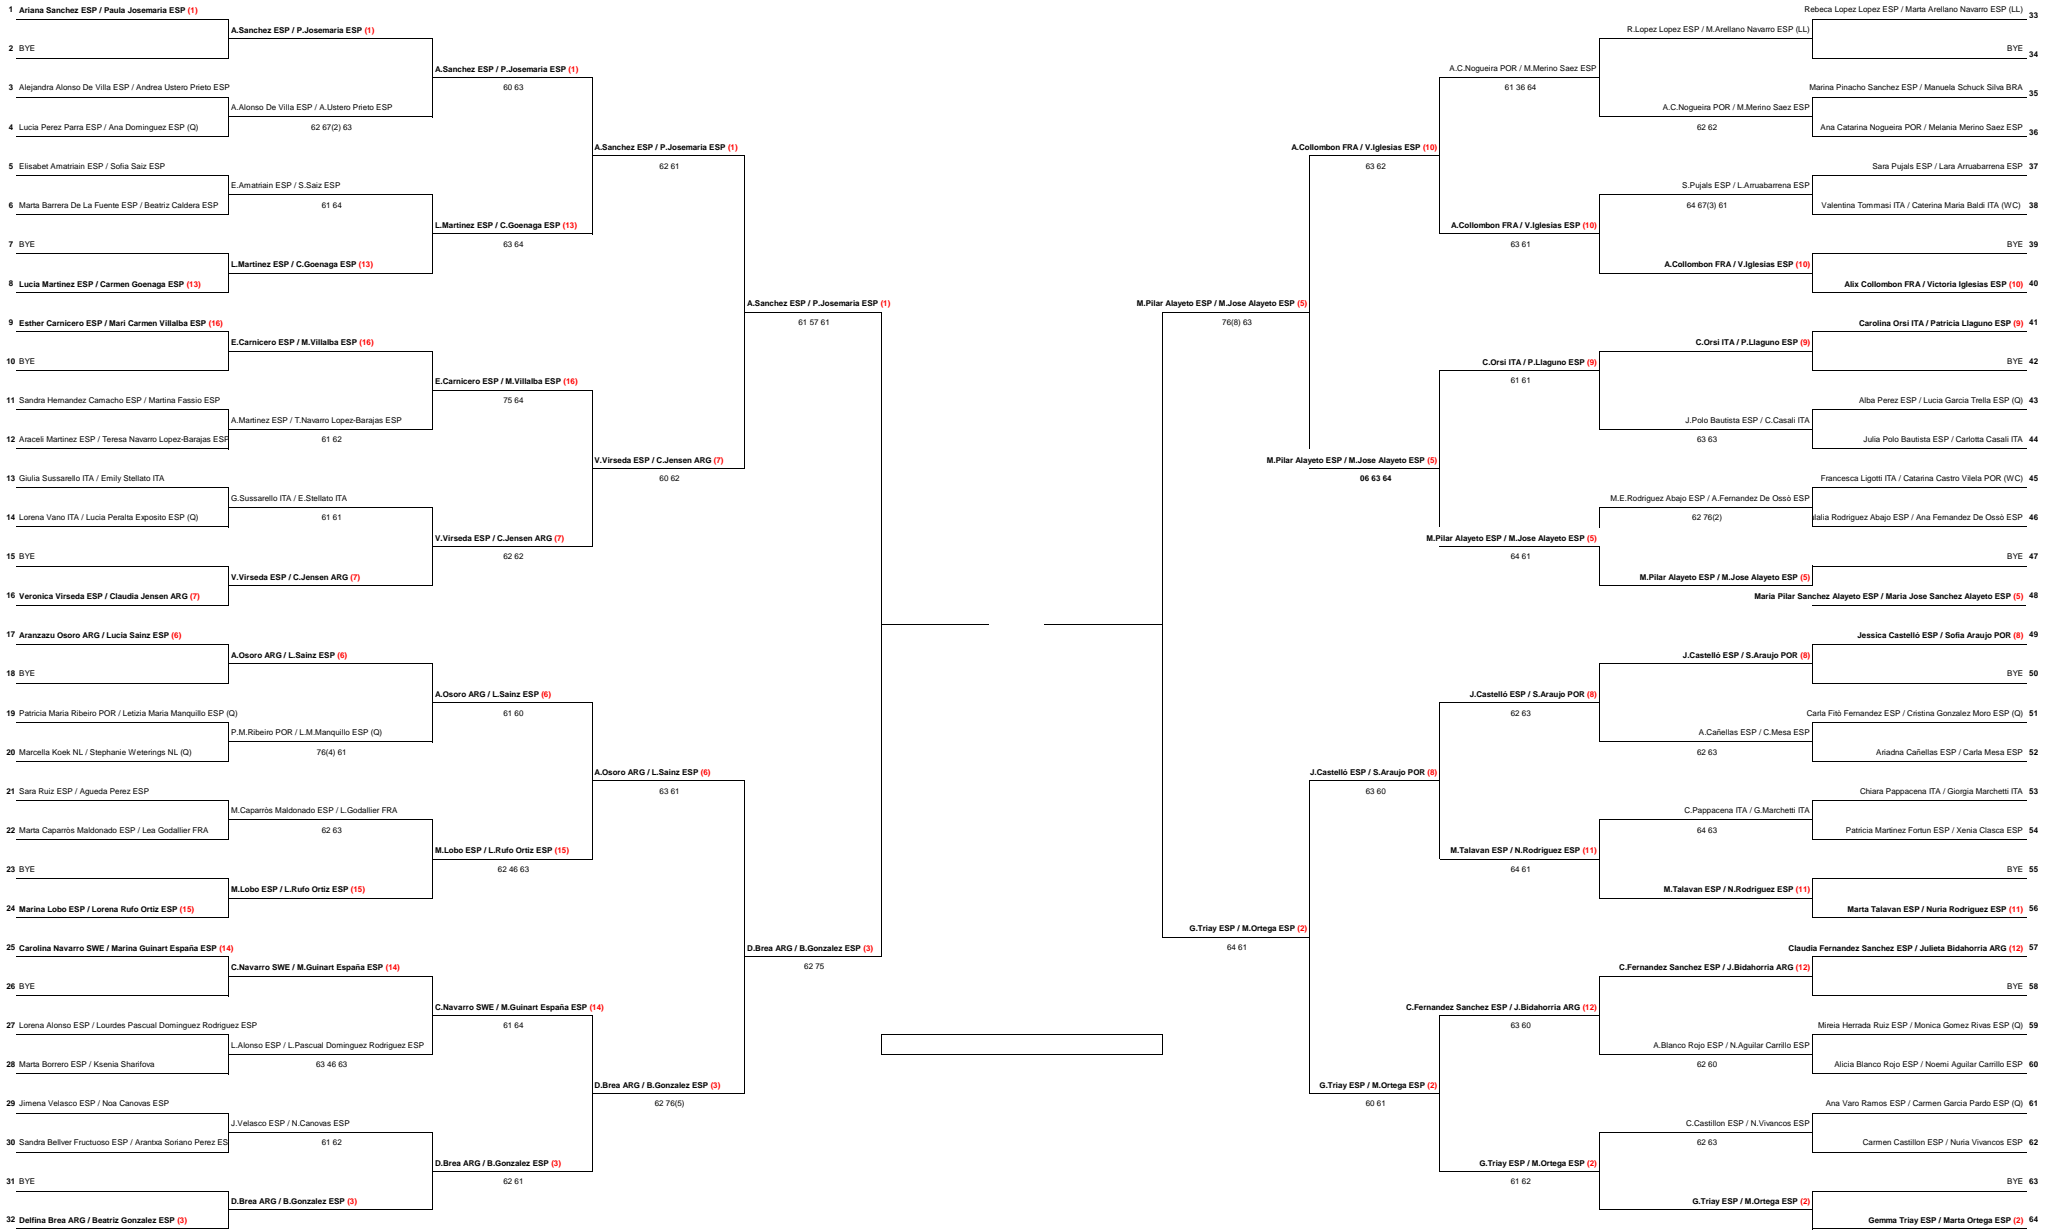

BNL ITALY MAJOR PREMIER PADEL
ROMA, ITA
Jul 08 - Jul 16, 2023 | € 350,000
Women's Main Draw

Seeded Teams

Lucky Loser
Rebeca Looez Lopez ESP / Marta Arellano Navarro ESP
Withdrawals
Tamara Icardo (ESP) / Maria Virginia Rieta (ARG)