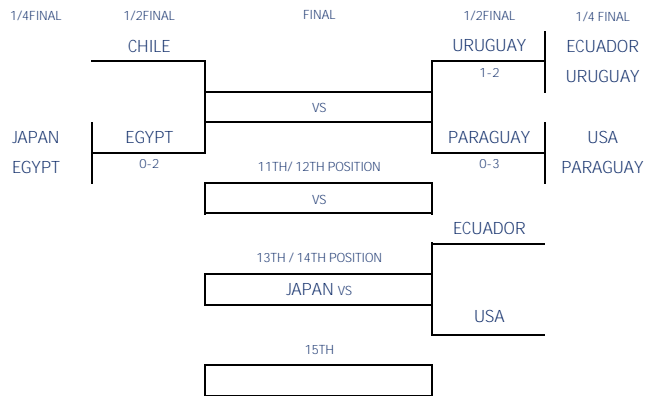

Position 9-15

Results - Positions 1-8

1/4FINAL	SPAIN	MEXICO
16/11/2023	3	0

	Under 14		SET 1	SET 2	SET 3
ESP	Covadonga Verdejo Sáiz	María Beloso Oroz	3		
MEX	Mya Campa Labossiere	Paula Ruenes Faccushe	0 (ret)		
	Under 16		SET 1	SET 2	SET 3
ESP	Martina Calvo Santamaria	Jana Montes Cabruja	6	6	
MEX	Annie Frida Arenas Mondrag	Anabela Salas Almaraz	0	0	
	Under 18		SET 1	SET 2	SET 3
ESP	Laura Luján Rodriguez	Letizia Maria Manquillo Alar	6	6	
MEX	Renata Martinez Becerra	Maria Muñoz De Cote Millar	1	1	

1/4FINAL	ITALY	BRAZIL
16/11/2023	2	0

	Under 14		SET 1	SET 2	SET 3
ITA	Minelli Matilde	Giraldi Vittoria	6	6	
BRA	Júlia Giusti Gomes	Sofia De Barros Duval	2	4	
	Under 16		SET 1	SET 2	SET 3
ITA	Livioni Camilla	Corso Tea	6	6	
BRA	Isadora Siga Nunes	Isabella Nass	4	2	
	Under 18		SET 1	SET 2	SET 3
ITA	Dal Pozzo Giulia	Varazi Valentina			
BRA	Sofia Piskowy Santos	Helena Rousselet Novillo			

1/4FINAL	SWEDEN	FRANCE
16/11/2023	2	1

	Under 14		SET 1	SET 2	SET 3
SWE	Elma Misanovic	Emily Shabacker	2	6	6