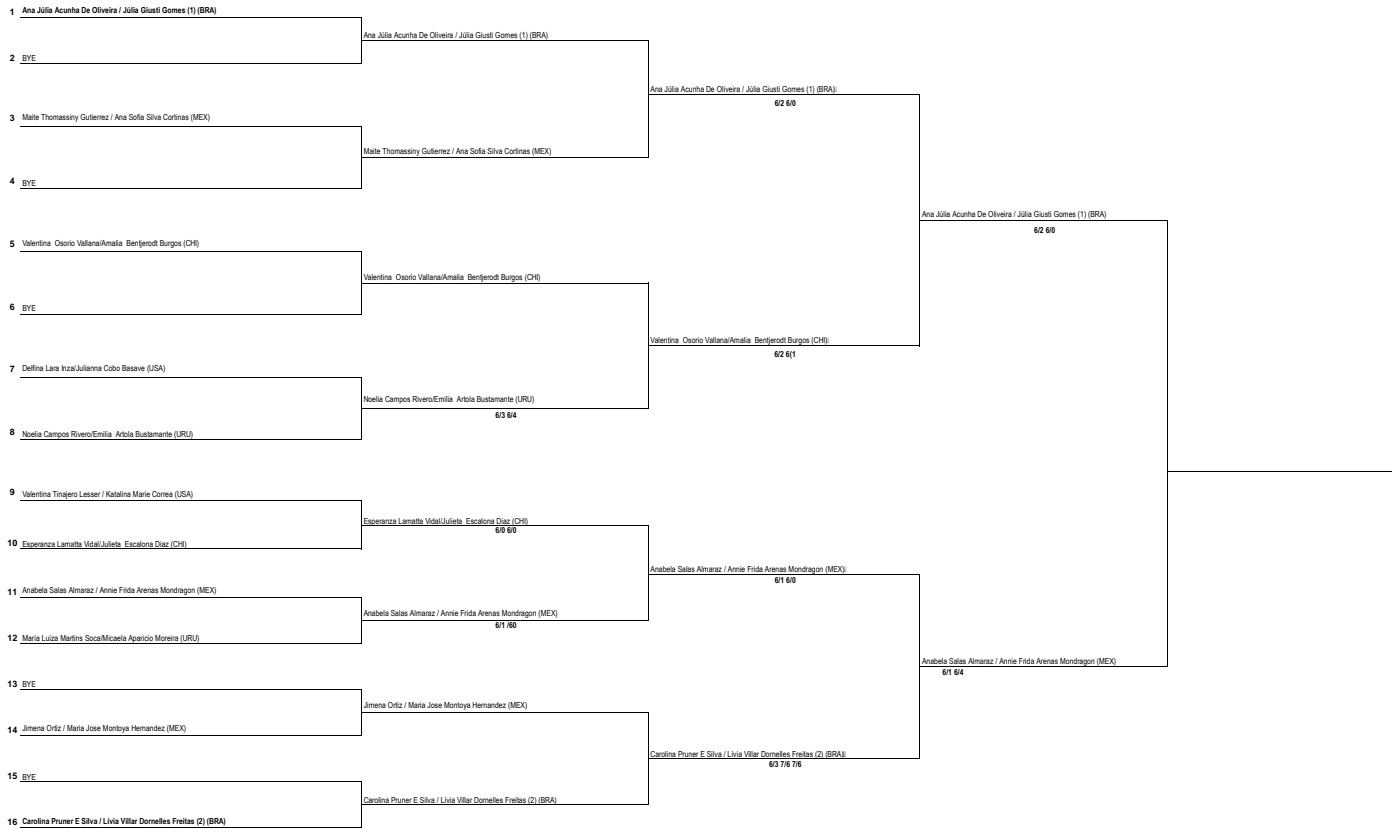

Tournament Director

Kory González

Seeded Teams

Ranking

Withdrawals

Retirements / Walkovers

1	Ana Júlia Acunha De Oliveira / Júlia Giusti Gomes (BRA)	1
2	Carolina Pruner E Silva / Livia Villar Dornelles Freitas (BRA)	2