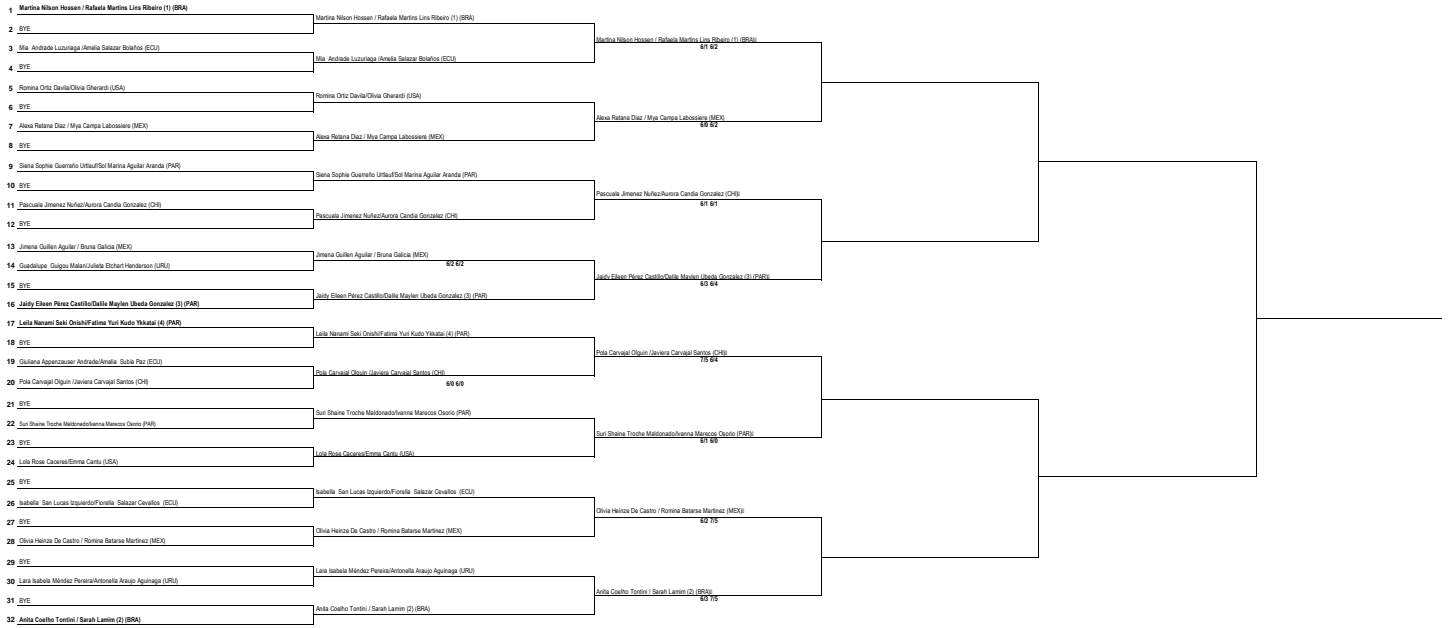

Withdrawals Retirements / Walkovers

RELEASED

CUADRO POSICIONES 3-4