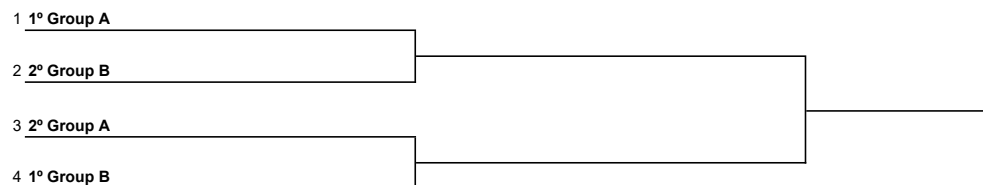

FIP PROMISES PADEL RIO GRANDE

Rio Grande - Brazil
13 - 16 February 2025

GROUP "A" UNDER 16 GIRLS

	Julia Giusti Ana Julia Acunha	Kyara Wazlawick Ana J. Schossler	Juana M. Zapata lara Morena
Julia Giusti Ana Julia Acunha			
Kyara Wazlawick Ana J. Schossler			
Juana M. Zapata lara Morena			

UNDER 16 GIRLS	NATIONALITY	Matches Played	Matches won	Matches lost	Points	Place
Julia Giusti Gomes/Ana Julia Acunha	BRA/BRA					
Kyara Wazlawick/Ana Julia Schossler Schneider	BRA/BRA					
Juana Milagros Zapata Furlan/lara Morena Cisterna	ARG/ARG					

GROUP "B" UNDER 16 GIRLS

	Livia Freitas Manoela Duarte	Lara Capristo Rafaella Rocha	Aline Valente Julia Gouvea
Livia Freitas Manoela Duarte			
Lara Capristo Rafaella Rocha			
Aline Valente Julia Gouvea			

UNDER 16 GIRLS	NATIONALITY	Matches Played	Matches won	Matches lost	Points	Place
Livia Freitas/Manoela Duarte	BRA/BRA					
Lara Capristo/Rafaella Rocha	BRA/BRA					
Aline Valente/Júlia Gouvêa	BRA/BRA					

Seeded teams

N°	PLAYERS	POINTS
1	Julia Giusti Gomes/Ana Julia Acunha	5200
2	Livia Freitas/Manoela Duarte	1600

FINAL ROUND - UNDER 16 GIRLS

Tournament Director

Marcelo Scherer Gonçalves

Main Referee

Sergio Augusto Arned Silva

RELEASED

12th February, 2025. 07:00 PM