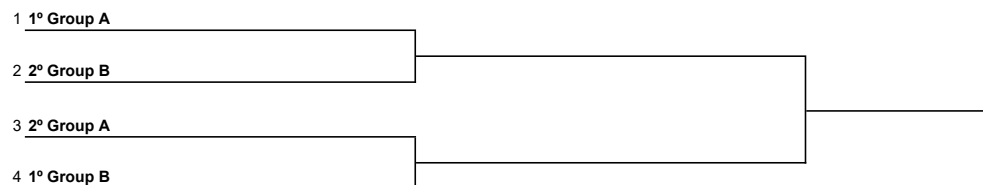

FIP PROMISES PADEL RIO GRANDE

Rio Grande - Brazil
13 - 16 February 2025

GROUP "A" UNDER 18 GIRLS

	Esperanza Lamatta Laura Alonso Maas	Isabella de Avila Laura de Oliveira	Amile Bulegon Manuela Gadret
Esperanza Lamatta Laura Alonso Maas			
Isabella de Avila Laura de Oliveira			
Amile Bulegon Manuela Gadret			

UNDER 18 GIRLS	NATIONALITY	Matches Played	Matches won	Matches lost	Points	Place
Esperanza Lamatta/Laura Afonso Maas	CHI/BRA					
Isabella de Avila/Laura de Oliveira	BRA/BRA					
Amile Bulegon/Manuela Gadret	BRA/BRA					

GROUP "B" UNDER 18 GIRLS

	Isidora Siga Nunes Giulia Perusso	Isabella Nass Beatriz Koerich	Carolina Pruner Isabella Lamers
Isidora Siga Nunes Giulia Perusso			
Isabella Nass Beatriz Koerich			
Carolina Pruner Isabella Lamers			

UNDER 18 GIRLS	NATIONALITY	Matches Played	Matches won	Matches lost	Points	Place
Isidora Siga Nunes/Giulia Perusso Bettim	BRA/BRA					
Isabella Nass/Beatriz Koerick	BRA/BRA					
Carolina Pruner/Isabella Lamers	BRA/BRA					

Seeded teams

N°	PLAYERS	POINTS
1	Esperanza Lamatta/Laura Afonso Maas	1296,75
2	Isadora Siga Nunes/Giulia Perusso Bettim	1260

FINAL ROUND - UNDER 18 GIRLS

Tournament Director

Marcelo Scherer Gonçaves

Main Referee

Sergio Augusto Arned Silva

RELEASED

12th February, 2025. 07:00 PM