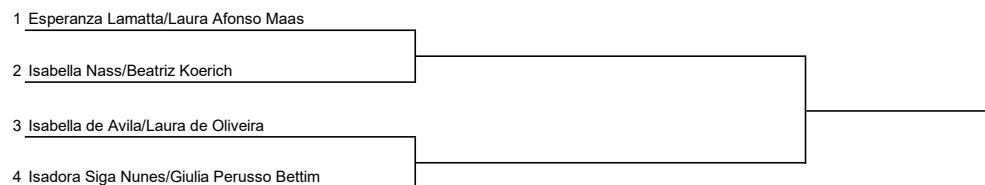

FIP PROMISES PADEL RIO GRANDE

Rio Grande - Brazil
13 - 16 February 2025

GROUP "A" UNDER 18 GIRLS

	Esperanza Lamatta Laura Alonso Maas	Isabella de Avila Laura de Oliveira	Jamile Bulegon Manuela Gadret
Esperanza Lamatta Laura Alonso Maas		6/1 6/4	WO
Isabella de Avila Laura de Oliveira	1/6 4/6		6/2 6/2
Jamile Bulegon Manuela Gadret	WO	2/6 2/6	

UNDER 18 GIRLS	NATIONALITY	Matches Played	Matches won	Matches lost	Points	Place
Esperanza Lamatta/Laura Afonso Maas	CHI/BRA	2	2	0	4	1st
Isabella de Avila/Laura de Oliveira	BRA/BRA	2	1	1	3	2nd
Amile Bulegon/Manuela Gadret	BRA/BRA	2	0	2	1	3rd

GROUP "B" UNDER 18 GIRLS

	Isidora Siga Nunes Giulia Perusso	Isabella Nass Beatriz Koerich	Carolina Pruner Isabella Lamers
Isidora Siga Nunes Giulia Perusso		6/4 6/4	6/2 3/6 10/3
Isabella Nass Beatriz Koerich	4/6 4/6		7/5 6/1
Carolina Pruner Isabella Lamers	2/6 6/3 3/10	5/7 1/6	

UNDER 18 GIRLS	NATIONALITY	Matches Played	Matches won	Matches lost	Points	Place
Isadora Siga Nunes/Giulia Perusso Bettim	BRA/BRA	2	2	0	4	1st
Isabella Nass/Beatriz Koerick	BRA/BRA	2	1	1	3	2nd
Carolina Pruner/Isabella Lamers	BRA/BRA	2	0	2	2	3rd

Seeded teams

N°	PLAYERS	POINTS
1	Esperanza Lamatta/Laura Afonso Maas	1296,75
2	Isadora Siga Nunes/Giulia Perusso Bettim	1260

FINAL ROUND - UNDER 18 GIRLS

Tournament Director

Marcelo Scherer Gonçaves

Main Referee

Sergio Augusto Arned Silva

RELEASED

12 February 12:00 P.M.