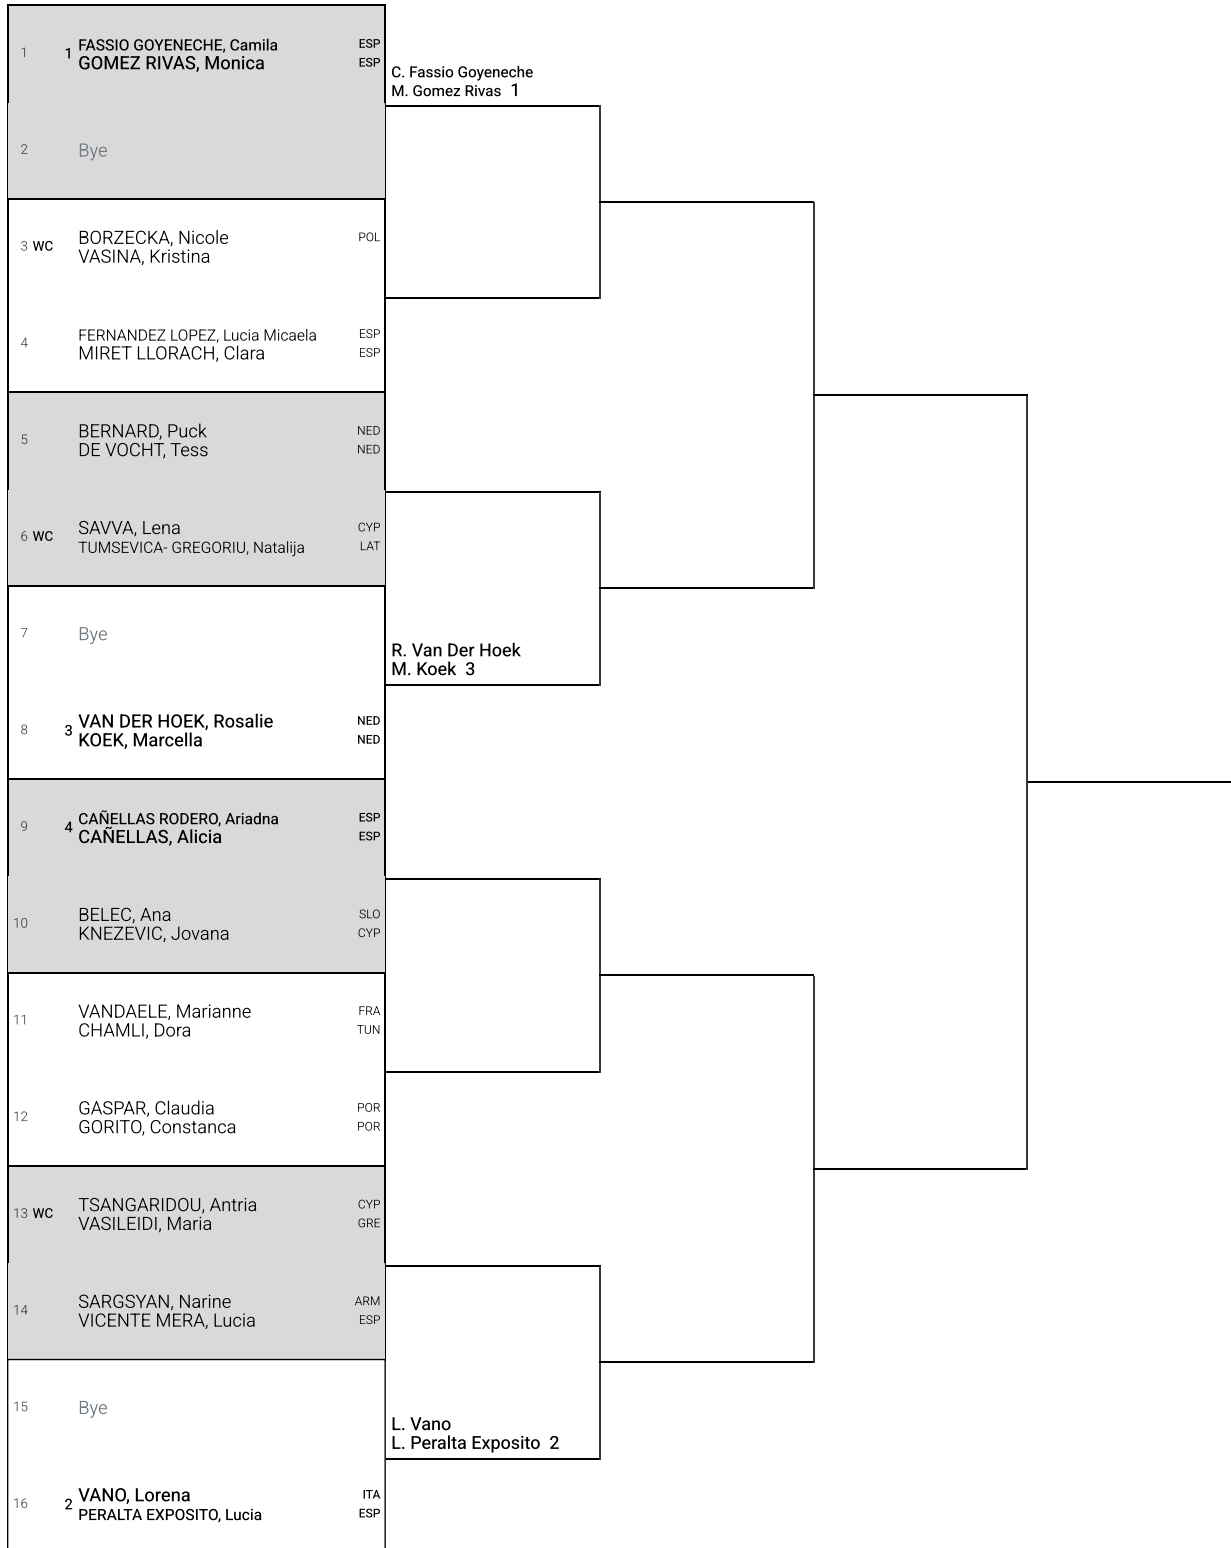

WOMEN'S MAIN DRAW

Round of 16		Quarterfinals		Semifinals		Final		Winner	
€ 0	5 pt	€ 0	8 pt	€ 0	14 pt	€ 0	22 pt	€ 0	40 pt

Tournament Director

Paschalis Paschali

RELEASED

13 May 2025
2:40 AM

Main Referee

Ahmed Youssef

Seeded teams

TEAM	POINTS
1. FASSIO GOYENECHÉ, Camila / GOMEZ RIVAS, Monica	1199
2. VANO, Lorena / PERALTA EXPOSITO, Lucia	1190
3. VAN DER HOEK, Rosalie / KOEK, Marcella	852
4. CAÑELLAS RODERO, Ariadna / CAÑELLAS, Alicia	705